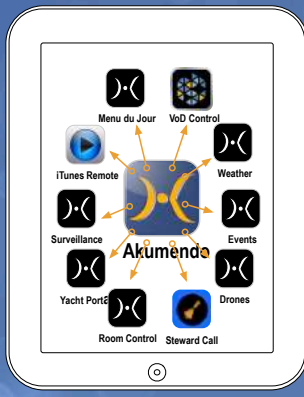

Patrol ◀

more infos...

Powered by Akumendo framework, our stand-alone Patrol system allow to use an iPhone or an iPod to make your guard tour scanning QR codes at each location and sending automatically to log file the acknowledgement....

Our system is part of a wider function based set of stand-alone options to leverage Crew and Staff workflow...

- Patrol App use Wifi, GSM, GPS for localization
 - ▶ Can work offline with Wifi LAN and phone GPS
 - ▶ Send S.O.S message with last position known
- QR Code wall patch scanning:
 - ▶ QR code waterproof patches supply with App system server
 - ▶ QR code patched in each room to survey
 - ▶ Logs autosaved in Akumendo Back office
- All Patrol activity is logged and can be exported to spreadsheets, database, intranet webpage, and emails...
- Send incidents reports including text, photos, voice records.
- Easy integration with other Akumendo sub-systems like our CrewDesk App ...

Crew Desk App

For crew on board, watch list, CCTV, work infos, Steward calls

Akumendo Entertainment App

For Guest and Owner welfare on board
User interface system for AV & IT control.

Steward Call App

Stand alone App for Steward call.

Alarm App

Stand alone Alarm App for monitoring, watch, steward

User Interfaces are compatible with :
Crestron - Savant - Bitwise
Bose - AMX - Global Caché
for more details, please contact us !

WEB and IOS Open Platform