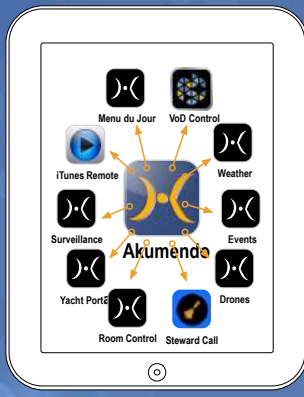

Signage

Powered by **Akumendo** framework, our stand-alone **Signage** system can display **any** informations on large displays and on iPad to provide easy and seamless yet much **more** efficient ways to inform **Guests and Owner...**

Our system is part of a wider **function** based set of stand-alone options to leverage **Crew and Staff** workflow...

- **Signage can be configured with many layouts and skins :**
 - ▶ a sober professional presentation for calendar or flash infos
 - ▶ a stylish design for Hotels lobbies
 - ▶ a highly designed skin for Mega Yacht or Cruise vessel infos
- **Signage can display many local picks :**
 - ▶ from any CCTV system (underwater camera, sundeck restaurant...)
 - ▶ from any significant local datas (water temp, air temp, heading, ...)
 - ▶ from current position on board (You are here!...)
 - ▶ from restaurant menu, meeting rooms booking, happy hours event.
 - ▶ from the weather forecast
 - ▶ from any wishes you may have to display....
- **Crew members can easily manage the system with our back office**
- **iPad App is available to follow Signage informations in live**
- **Easy integration with other Akumendo sub-systems like our Guest info system and our full Entertainment system.**

Crew Desk App

For crew on board, watch list, CCTV, work infos, Steward calls

Akumendo Entertainment App

For Guest and Owner welfare on board
User interface system for AV & IT control.

Steward Call App

Stand alone App for Steward call.

Alarm App

Stand alone Alarm App for monitoring, watch, steward

User Interfaces are compatible with :
Crestron - Savant - Bitwise
Bose - AMX - Global Caché
for more details, please contact us !

WEB and IOS Open Platform